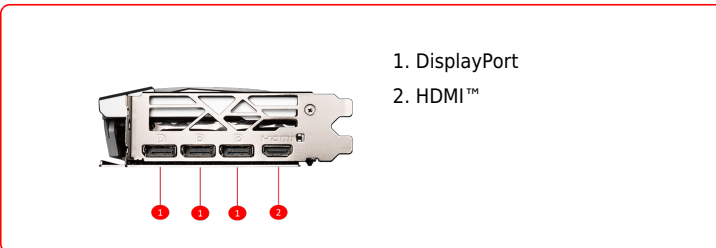

CONNECTIONS

FEATURES

- TRI FROZR 3**
Stay cool and quiet. MSI's TRI FROZR 3 thermal design enhances heat dissipation all around the graphics card.
- TORX FAN 5.0**
Fan blades linked by ring arcs and a fan cowl work together to stabilize and maintain high-pressure airflow.
- Copper Baseplate**
A solid nickel-plated copper baseplate transfers heat from the GPU to all heat pipes for better cooling.
- Core Pipe**
Precision-machined heat pipes ensure max contact to the GPU and spread heat along the full length of the heatsink.
- Airflow Control**
Sections of different heatsink fins disrupt unwanted airflow harmonics and reduce noise.
- Metal Backplate**
Thermal pads under the sturdy metal backplate provide additional cooling while the flow-through ventilation reduces trapped heat.
- Zero Frozr**
The fans completely stop when temperatures are relatively low, eliminating all noise.
- MSI Center**
The exclusive MSI Center software lets you monitor, tweak and optimize MSI products in real-time.