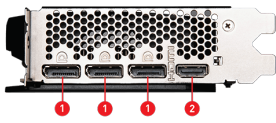

SPECIFICATIONS

CONNECTIONS

1. DisplayPort
2. HDMI™

FEATURES

Dual Fan

Two fans and a huge heatsink ensure a cool and quiet experience for you.

TORX FAN 4.0

A masterpiece of teamwork, fan blades work in pairs to create unprecedented levels of focused air pressure.

Backplate

A clean-looking backplate reinforces the length of the card.

Zero Frozr

Zero Frozr is the calm before the storm, keeping fans still and maintaining silence until cooling is needed.

MSI Center

The exclusive MSI Center software lets you monitor, tweak and optimize MSI products in real-time.