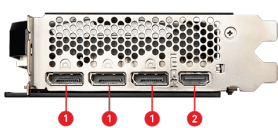

SPECIFICATIONS

Memory	8GB GDDR6
Vi xử lý đồ họa	NVIDIA® GeForce RTX™ 4060 Ti
Chuẩn giao tiếp	PCI Express® Gen 4 x16 (uses x8)
Bus bộ nhớ	128-bit
Xung nhịp nhân đồ họa(MHz)	Extreme Performance: 2580 MHz (MSI Center) Boost: 2565 MHz
Xung nhịp bộ nhớ (MHz)	18 Gbps
Hỗ trợ màn hình tối đa	4
G-SYNC™ technology	Y
Công suất tiêu thụ (W)	160 W
Output	DisplayPort x 3 (v1.4a) HDMI™ x 1 (Supports 4K@120Hz HDR and 8K@60Hz HDR and Variable Refresh Rate (VRR) as specified in HDMI™ 2.1a)
Hỗ trợ HDCP	Y
Công suất nguồn đề nghị (W)	550 W
Digital Maximum Resolution	7680 x 4320
Nguồn phụ	8-pin x 1
Hỗ trợ phiên bản DirectX	12 Ultimate
Hỗ trợ phiên bản OpenGL	4.6
Kích thước (mm)	308 x 120 x 43 mm
Cân nặng	728 g / 1080 g

CONNECTIONS

1. DisplayPort
2. HDMI™

FEATURES

Triple Fan

Three fans and a huge heatsink ensure a cool and quiet experience for you.

TORX FAN 4.0

A masterpiece of teamwork, fan blades work in pairs to create unprecedented levels of focused air pressure.

Copper Baseplate

A solid nickel-plated copper baseplate transfers heat from the GPU to all heat pipes for better cooling.

Core Pipe

Precision-machined heat pipes ensure max contact to the GPU and spread heat along the full length of the heatsink.

Airflow Control

Don't sweat it, Airflow Control guides the air to exactly where it needs to be for maximum cooling.

Reinforcing Backplate

The reinforcing backplate features a flow-through design that provides additional ventilation.