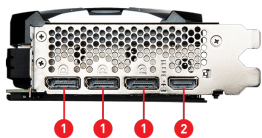

Core Pipe

Precision-machined heat pipes ensure max contact and spread heat along the full length of the heatsink.

Airflow Control

Don't sweat it, Airflow Control guides the air to exactly where it needs to be for maximum cooling.

Aluminum Backplate

Thermal pads beneath the sturdy metal backplate provide additional cooling.

MSI Center

The exclusive MSI Center software lets you monitor, tweak and optimize MSI products in real-time.

CONNECTIONS

1. DisplayPort
2. HDMI™