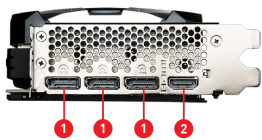

Core Pipe

Precision-machined heat pipes ensure max contact and spread heat along the full length of the heatsink.

Airflow Control

Don't sweat it, Airflow Control guides the air to exactly where it needs to be for maximum cooling.

Aluminum Backplate

Thermal pads beneath the sturdy metal backplate provide additional cooling.

MSI Center

The exclusive MSI Center software lets you monitor, tweak and optimize MSI products in real-time.

CONNECTIONS

1. DisplayPort
2. HDMI™