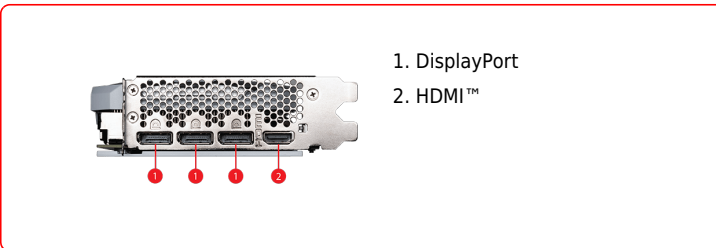

SPECIFICATIONS

Memory	12GB GDDR6X
Vi xử lý đồ họa	NVIDIA® GeForce RTX™ 4070
Chuẩn giao tiếp	PCI Express® Gen 4
Bus bộ nhớ	192-bit
Xung nhịp nhân đồ họa(MHz)	Extreme Performance: 2520 MHz (MSI Center) Boost: 2505 MHz
Xung nhịp bộ nhớ (MHz)	21 Gbps
Hỗ trợ màn hình tối đa	4
G-SYNC™ technology	Y
Hỗ trợ HDCP	Y
Công suất tiêu thụ (W)	200 W
Output	DisplayPort x 3 (v1.4a) HDMI™ x 1 (Supports 4K@120Hz HDR, 8K@60Hz HDR, and Variable Refresh Rate as specified in HDMI™ 2.1a)
Công suất nguồn đề nghị (W)	650 W
Digital Maximum Resolution	7680 x 4320
Nguồn phụ	8-pin x 1
Hỗ trợ phiên bản DirectX	12 Ultimate
Hỗ trợ phiên bản OpenGL	4.6
Kích thước (mm)	242 x 125 x 43 mm
Cân nặng	672 g / 971 g

CONNECTIONS

FEATURES

- Dual Fan**
Two fans and a huge heatsink ensure a cool and quiet experience for you.
- TORX FAN 4.0**
A masterpiece of teamwork, fan blades work in pairs to create unprecedented levels of focused air pressure.
- Copper Baseplate**
A solid nickel-plated copper baseplate transfers heat from the GPU to all heat pipes for better cooling.
- Core Pipe**
Precision-machined heat pipes ensure max contact and spread heat along the full length of the heatsink.
- Backplate**
A clean-looking backplate reinforces the length of the card.
- Zero Frozr**
Zero Frozr is the calm before the storm, keeping fans still and maintaining silence until cooling is needed.
- MSI Center**
The exclusive MSI Center software lets you monitor, tweak and optimize MSI products in real-time.
- Afterburner**
Take full control with the most recognized and widely used graphics card overclocking software in the world.