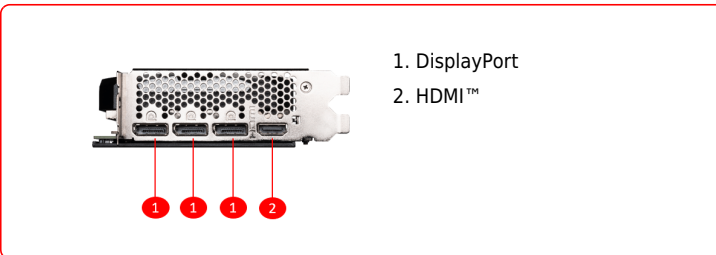

SPECIFICATIONS

Memory	12GB GDDR6
Vi xử lý đồ họa	NVIDIA® GeForce RTX™ 4070
Chuẩn giao tiếp	PCI Express® Gen 4
Bus bộ nhớ	192-bit
Xung nhịp nhân đồ họa(MHz)	Extreme Performance: 2520 MHz (MSI Center) Boost: 2505 MHz
Xung nhịp bộ nhớ (MHz)	20 Gbps
Hỗ trợ màn hình tối đa	4
G-SYNC™ technology	Y
Công suất tiêu thụ (W)	200 W
Hỗ trợ HDCP	Y
Output	DisplayPort x 3 (v1.4a) HDMI™ x 1 (Supports 4K@120Hz HDR, 8K@60Hz HDR, and Variable Refresh Rate as specified in HDMI™ 2.1a)
Công suất nguồn đề nghị (W)	650 W
Digital Maximum Resolution	7680 x 4320
Nguồn phụ	8-pin x 1
Hỗ trợ phiên bản DirectX	12 Ultimate
Hỗ trợ phiên bản OpenGL	4.6
Kích thước (mm)	308 x 120 x 43 mm
Cân nặng	822 g / 1123 g

CONNECTIONS

FEATURES

- Triple Fan**
 Three fans and a huge heatsink ensure a cool and quiet experience for you.
- TORX FAN 4.0**
 A masterpiece of teamwork, fan blades work in pairs to create unprecedented levels of focused air pressure.
- Copper Baseplate**
 A solid nickel-plated copper baseplate transfers heat from the GPU to all heat pipes for better cooling.
- Core Pipe**
 Precision-machined heat pipes ensure max contact to the GPU and spread heat along the full length of the heatsink.
- Reinforcing Backplate**
 The reinforcing backplate features a flow-through design that provides additional ventilation.
- Airflow Control**
 Don't sweat it, Airflow Control guides the air to exactly where it needs to be for maximum cooling.
- MSI Center**
 The exclusive MSI Center software lets you monitor, tweak and optimize MSI products in real-time.
- Afterburner**
 Take full control with the most recognized and widely used graphics card overlocking software in the world.