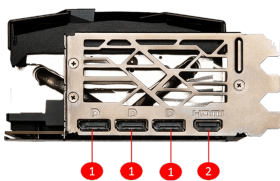

SPECIFICATIONS

Memory	16GB GDDR6X
Vi xử lý đồ họa	NVIDIA® GeForce RTX™ 4080 16GB
Chuẩn giao tiếp	PCI Express® Gen 4
Bus bộ nhớ	256-bit
Xung nhịp nhân đồ họa(MHz)	Extreme Performance: 2640 MHz (MSI Center) Boost: 2625 MHz (GAMING & SILENT Mode)
Xung nhịp bộ nhớ (MHz)	22.4 Gbps
Hỗ trợ màn hình tối đa	4
G-SYNC™ technology	Y
Công suất tiêu thụ (W)	320 W
Hỗ trợ HDCP	Y
Output	DisplayPort x 3 (v1.4a) HDMI™ x 1 (Supports 4K@120Hz HDR, 8K@60Hz HDR, and Variable Refresh Rate as specified in HDMI™ 2.1a)
Công suất nguồn đề nghị (W)	850 W (Min.750 W)
Digital Maximum Resolution	7680 x 4320
Nguồn phụ	16-pin x 1
Hỗ trợ phiên bản DirectX	12 Ultimate
Hỗ trợ phiên bản OpenGL	4.6
Kích thước (mm)	336 x 142 x 78 mm
Cân nặng	2364g / 3565g

CONNECTIONS

1. DisplayPort
2. HDMI™

FEATURES

TRI FROZR 3S

Push performance with the latest MSI cooling design and elevate sophistication with a prestigious appearance.

TORX FAN 5.0

Fan blades linked by ring arcs and a fan cowl work together to stabilize and maintain high-pressure airflow.

Vapor Chamber

The GPU and memory modules are covered with a Vapor Chamber which rapidly transfers heat to Core Pipes.

Core Pipe

Precision-machined heat pipes ensure max contact and spread heat along the full length of the heatsink.

Metal Backplate

Thermal pads under the sturdy metal backplate provide additional cooling while the flow-through ventilation reduces trapped heat.

Wave Curved 3.0

Additional efficiency is gained by adjusting the size of the wave edges under the fan motor and other spots where there is less airflow.