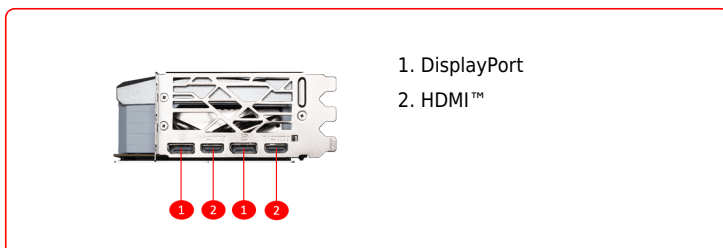

SPECIFICATIONS

Memory	16GB GDDR6X
Vi xử lý đồ họa	NVIDIA® GeForce RTX™ 4080 SUPER
Chuẩn giao tiếp	PCI Express® Gen 4
Bus bộ nhớ	256-bit
Xung nhịp nhân đồ họa(MHz)	Extreme Performance: 2625 MHz (MSI Center) Boost: 2610 MHz (GAMING & SILENT Mode)
Xung nhịp bộ nhớ (MHz)	23 Gbps
Hỗ trợ màn hình tối đa	4
G-SYNC™ technology	Y
Công suất tiêu thụ (W)	320 W
Hỗ trợ HDCP	Y
Output	DisplayPort x 2 (v1.4a) HDMI™ x 2 (Supports 4K@120Hz HDR, 8K@60Hz HDR, and Variable Refresh Rate as specified in HDMI™ 2.1a)
Công suất nguồn đề nghị (W)	850 W (Min.750 W)
Digital Maximum Resolution	7680 x 4320
Nguồn phụ	16-pin x 1
Hỗ trợ phiên bản DirectX	12 Ultimate
Hỗ trợ phiên bản OpenGL	4.6
Kích thước (mm)	322 x 136 x 62 mm
Cân nặng	1628g / 2494g (w/ mousepad), 2327(w/o mousepad)

CONNECTIONS

FEATURES

- TRI FROZR 3**
Stay cool and quiet. MSI's TRI FROZR 3 thermal design enhances heat dissipation all around the graphics card.
- TORX FAN 5.0**
Fan blades linked by ring arcs and a fan cowl work together to stabilize and maintain high-pressure airflow.
- Copper Baseplate**
Heat from the GPU and memory modules is captured by a copper baseplate and then rapidly transferred to Core Pipes.
- Core Pipe**
Precision-machined heat pipes ensure max contact to the GPU and spread heat along the full length of the heatsink.
- Airflow Control**
Sections of different heatsink fins disrupt unwanted airflow harmonics and reduce noise.
- Metal Backplate**
A sturdy backplate helps to strengthen the graphics card while a flow-through design reduces trapped heat.
- Dual BIOS**
Dual BIOS lets you set the priority to full performance in GAMING mode or low noise in SILENT mode.
- MSI Center**
The exclusive MSI Center software lets you monitor, tweak and optimize MSI products in real-time.