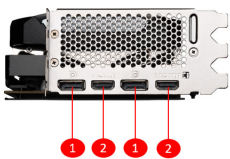

## SPECIFICATIONS

<b>Memory</b>	16GB GDDR6X
<b>Vi xử lý đồ họa</b>	NVIDIA® GeForce RTX™ 4080 SUPER
<b>Chuẩn giao tiếp</b>	PCI Express® Gen 4
<b>Bus bộ nhớ</b>	256-bit
<b>Xung nhịp nhân đồ họa(MHz)</b>	Extreme Performance: 2595 MHz (MSI Center) Boost: 2580 MHz
<b>Xung nhịp bộ nhớ (MHz)</b>	23 Gbps
<b>Hỗ trợ màn hình tối đa</b>	4
<b>G-SYNC™ technology</b>	Y
<b>Công suất tiêu thụ (W)</b>	320 W
<b>Hỗ trợ HDCP</b>	Y
<b>Output</b>	DisplayPort x 2 (v1.4a) HDMI™ x 2 (Supports 4K@120Hz HDR, 8K@60Hz HDR, and Variable Refresh Rate as specified in HDMI™ 2.1a)
<b>Công suất nguồn đề nghị (W)</b>	750 W
<b>Digital Maximum Resolution</b>	7680 x 4320
<b>Nguồn phụ</b>	16-pin x1
<b>Hỗ trợ phiên bản DirectX</b>	12 Ultimate
<b>Hỗ trợ phiên bản OpenGL</b>	4.6
<b>Kích thước (mm)</b>	322 x 136 x 62 mm
<b>Cân nặng</b>	1543 g / 2147 g

## CONNECTIONS

1. DisplayPort
2. HDMI™

## FEATURES

- Triple Fan**  
 Three fans and a huge heatsink ensure a cool and quiet experience for you.
- TORX FAN 4.0**  
 A masterpiece of teamwork, fan blades work in pairs to create unprecedented levels of focused air pressure.
- Copper Baseplate**  
 A solid nickel-plated copper baseplate transfers heat from the GPU to all heat pipes for better cooling.
- Core Pipe**  
 Precision-machined heat pipes ensure max contact to the GPU and spread heat along the full length of the heatsink.
- Airflow Control**  
 Don't sweat it, Airflow Control guides the air to exactly where it needs to be for maximum cooling.
- Metal Backplate**  
 A sturdy backplate helps to strengthen the graphics card while a flow-through design reduces trapped heat.
- MSI Center**  
 The exclusive MSI Center software lets you monitor, tweak and optimize MSI products in real-time.
- Afterburner**  
 Take full control with the most recognized and widely used graphics card overlocking software in the world.