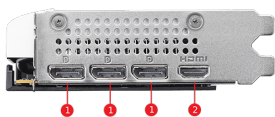

SPECIFICATIONS

Marketing Name	GeForce RTX™ 5050 8G VENTUS 2X
Memory	8GB GDDR6
Vi xử lý đồ họa	NVIDIA® GeForce RTX™ 5050
Chuẩn giao tiếp	PCI Express® Gen 5 x16 (uses x8)
Bus bộ nhớ	128-bit
Xung nhịp nhân đồ họa(MHz)	Extreme Performance: 2587 MHz (MSI Center) Boost: 2572 MHz
Xung nhịp bộ nhớ (MHz)	20 Gbps
Hỗ trợ màn hình tối đa	4
G-SYNC™ technology	Y
Output	DisplayPort x 3 (v2.1b) HDMI™ x 1 (As specified in HDMI™ 2.1b: up to 4K 480Hz or 8K 120Hz with DSC, Gaming VRR, HDR)
Hỗ trợ HDCP	Y
Công suất tiêu thụ (W)	130 W
Công suất nguồn đề nghị (W)	550 W
Digital Maximum Resolution	7680 x 4320
Nguồn phụ	8-pin x1
Hỗ trợ phiên bản DirectX	12 Ultimate
Hỗ trợ phiên bản OpenGL	4.6
Kích thước (mm)	197 x 120 x 41 mm
Cân nặng	491 g / 827 g

CONNECTIONS

1. DisplayPort
2. HDMI™

FEATURES

Dual Fan

Two fans and a huge heatsink ensure a cool and quiet experience for you.

TORX FAN 5.0

Fan blades linked by ring arcs and a fan cowl work together to stabilize and maintain high-pressure airflow.

Reinforcing Backplate

The reinforcing backplate features a flow-through design that provides additional ventilation.

Zero Frozr

The fans completely stop when temperatures are relatively low, eliminating all noise.