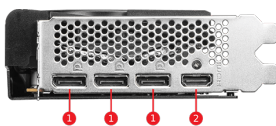

## CONNECTIONS

1. DisplayPort
2. HDMI™

### Circular Fan Design:

Circular arcs seamlessly connect the tips of the fan blades, concentrating airflow and boosting air pressure into the heatsink for enhanced thermal efficiency.

### Solid Baseplate

A solid baseplate transfers heat from the GPU to all heat pipes for better cooling.