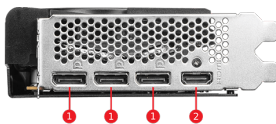

## CONNECTIONS

1. DisplayPort
2. HDMI™

### Circular Fan Design:

Circular arcs seamlessly connect the tips of the fan blades, concentrating airflow and boosting air pressure into the heatsink for enhanced thermal efficiency.

### Solid Baseplate

A solid baseplate transfers heat from the GPU to all heat pipes for better cooling.