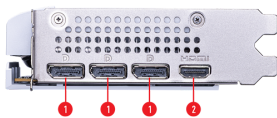

SPECIFICATIONS

Marketing Name	GeForce RTX™ 5060 8G VENTUS 2X OC WHITE
Memory	8GB GDDR7
Vi xử lý đồ họa	NVIDIA® GeForce RTX™ 5060
Chuẩn giao tiếp	PCI Express® Gen 5 x16 (uses x8)
Bus bộ nhớ	128-bit
Xung nhịp nhân đồ họa(MHz)	Extreme Performance: 2535 MHz (MSI Center) Boost: 2527 MHz
Xung nhịp bộ nhớ (MHz)	28 Gbps
Hỗ trợ màn hình tối đa	4
G-SYNC™ technology	Y
Output	DisplayPort x 3 (v2.1b) HDMI™ x 1 (As specified in HDMI™ 2.1b: up to 4K 480Hz or 8K 120Hz with DSC, Gaming VRR, HDR)
Hỗ trợ HDCP	Y
Công suất tiêu thụ (W)	145 W
Công suất nguồn đề nghị (W)	550 W
Digital Maximum Resolution	7680 x 4320
Nguồn phụ	8-pin x1
Hỗ trợ phiên bản DirectX	12 Ultimate
Hỗ trợ phiên bản OpenGL	4.6
Kích thước (mm)	197 x 120 x 41 mm
Cân nặng	511 g / 829 g

CONNECTIONS

1. DisplayPort
2. HDMI™

FEATURES

Dual Fan

Two fans and a huge heatsink ensure a cool and quiet experience for you.

TORX FAN 5.0

Fan blades linked by ring arcs and a fan cowl work together to stabilize and maintain high-pressure airflow.

Reinforcing Backplate

The reinforcing backplate features a flow-through design that provides additional ventilation.

Zero Frozr

The fans completely stop when temperatures are relatively low, eliminating all noise.