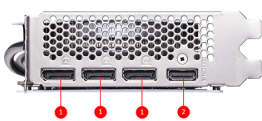

SPECIFICATIONS

Marketing Name	GeForce RTX™ 5060 Ti 16G CYCLONE
Memory	16GB GDDR7
Vi xử lý đồ họa	NVIDIA® GeForce RTX™ 5060 Ti
Chuẩn giao tiếp	PCI Express® Gen 5 x16 (uses x8)
Bus bộ nhớ	128-bit
Xung nhịp nhân đồ họa(MHz)	Extreme Performance: 2587 MHz (MSI Center) Boost: 2572 MHz
Xung nhịp bộ nhớ (MHz)	28 Gbps
Hỗ trợ màn hình tối đa	4
G-SYNC™ technology	Y
Output	DisplayPort x 3 (v2.1b) HDMI™ x 1 (As specified in HDMI™ 2.1b: up to 4K 480Hz or 8K 120Hz with DSC, Gaming VRR, HDR)
Hỗ trợ HDCP	Y
Công suất tiêu thụ (W)	180 W
Công suất nguồn đề nghị (W)	600 W
Digital Maximum Resolution	7680 x 4320
Nguồn phụ	8-pin x 1
Hỗ trợ phiên bản DirectX	12 Ultimate
Hỗ trợ phiên bản OpenGL	4.6
Kích thước (mm)	161 x 125 x 42 mm
Cân nặng	489 g / 799 g

CONNECTIONS

1. DisplayPort
2. HDMI™

FEATURES

Advanced CYCLONE Cooling Design

The advanced circular thermal design dissipates heat from GPU and components effectively.

Custom Fan

The custom fan design with an optimized blade that generates more airflow and air pressure.

Metal Backplate

A sturdy metal backplate strengthens the graphics card while the airflow vent design reduces excess heat.

Custom PCB

The custom PCB has been engineered with hardened circuits and optimized trace routing for performance and reliability.