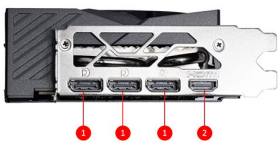

CONNECTIONS

1. DisplayPort
2. HDMI™

FEATURES

Twin Frozr 10

Experience superior cooling and quieter performance with MSI's enhanced fan blade design.

STORMFORCE FAN

Seven fan blades, claw texturing, and a circular arc are designed for optimal airflow with minimal noise.

Nickel-plated Copper Baseplate

Heat from the GPU and memory is swiftly captured by a nickel-plated copper baseplate and transferred.

Core Pipes

Core Pipes feature a square design to maximize contact with the GPU baseplate for optimal thermal management.

Metal Backplate

A reinforcing metal backplate with airflow vents and thermal pads enhances cooling.

Wave Curved 4.0

Precision-engineered wave edges with a high-low fin design enhance airflow and reduce turbulence.