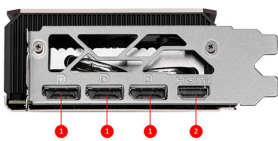

CONNECTIONS

1. DisplayPort
2. HDMI™

FEATURES

Dual Fan

Two fans and a huge heatsink ensure a cool and quiet experience for you.

STORMFORCE FAN

Seven fan blades, claw texturing, and a circular arc are designed for optimal airflow with minimal noise.

Nickel-plated Copper Baseplate

Heat from the GPU and memory is swiftly captured by a nickel-plated copper baseplate and transferred.

Core Pipes

Core Pipes feature a square design to maximize contact with the GPU baseplate for optimal thermal management.

Metal Backplate

A sturdy metal backplate strengthens the graphics card while the airflow vent design reduces excess heat.

Zero Frozr

The fans completely stop when temperatures are relatively low, eliminating all noise.

Air Antegrade Fin

Fins with a V-shaped cutout are located at the airflow passthrough to improve flow efficiency.

Wave Curved 3.0

Additional efficiency is gained by adjusting the size of the wave edges under the fan motor and other spots where there is less airflow.