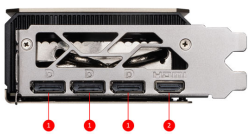

## CONNECTIONS

1. DisplayPort
2. HDMI™

### Metal Backplate

A sturdy metal backplate strengthens the graphics card while the airflow vent design reduces excess heat.

### Air Antegrade Fin

Fins with a V-shaped cutout are located at the airflow passthrough to improve flow efficiency.