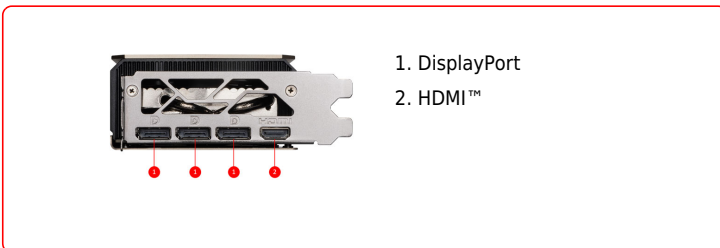

CONNECTIONS

FEATURES

Triple Fan

Three fans and a huge heatsink ensure a cool and quiet experience for you.

STORMFORCE FAN

Seven fan blades, claw texturing, and a circular arc are designed for optimal airflow with minimal noise.

Nickel-plated Copper Baseplate

Heat from the GPU and memory is swiftly captured by a nickel-plated copper baseplate and transferred.

Core Pipes

Core Pipes feature a square design to maximize contact with the GPU baseplate for optimal thermal management.

Metal Backplate

A sturdy metal backplate strengthens the graphics card while the airflow vent design reduces excess heat.

Zero Frozr

Zero Frozr is the calm before the storm, keeping fans still and maintaining silence until cooling is needed.

Air Antegrade Fin

Fins with a V-shaped cutout are located at the airflow passthrough to improve flow efficiency.

Wave Curved 3.0

Additional efficiency is gained by adjusting the size of the wave edges under the fan motor and other spots where there is less airflow.

MSI Center

The exclusive MSI Center software lets you monitor, tweak and optimize MSI products in real-time.

Afterburner

Take full control with the most recognized and widely used graphics card overlocking software in the world.