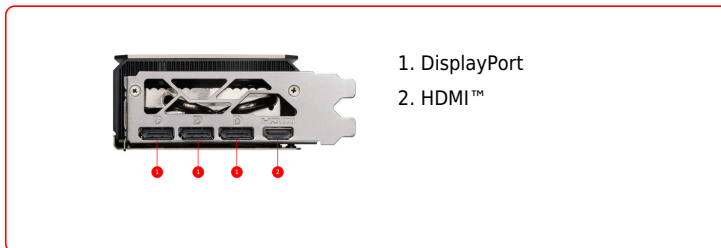

CONNECTIONS

FEATURES

Triple Fan

Three fans and a huge heatsink ensure a cool and quiet experience for you.

STORMFORCE FAN

Seven fan blades, claw texturing, and a circular arc are designed for optimal airflow with minimal noise.

Nickel-plated Copper Baseplate

Heat from the GPU and memory is swiftly captured by a nickel-plated copper baseplate and transferred.

Core Pipes

Core Pipes feature a square design to maximize contact with the GPU baseplate for optimal thermal management.

Air Antegrade Fin

Fins with a V-shaped cutout are located at the airflow passthrough to improve flow efficiency.

Wave Curved 3.0

Additional efficiency is gained by adjusting the size of the wave edges under the fan motor and other spots where there is less airflow.