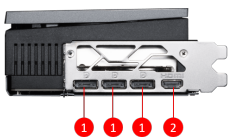

SPECIFICATIONS

Marketing Name	GeForce RTX™ 5070 Ti 16G VANGUARD SOC LAUNCH EDITION
Memory	16GB GDDR7
Vi xử lý đồ họa	NVIDIA® GeForce RTX™ 5070 Ti
Chuẩn giao tiếp	PCI Express® Gen 5
Bus bộ nhớ	256-bit
Xung nhịp nhân đồ họa(MHz)	Extreme Performance: 2602 MHz (MSI Center) Boost: 2588 MHz (GAMING & SILENT Mode)
Xung nhịp bộ nhớ (MHz)	28 Gbps
Hỗ trợ màn hình tối đa	4
G-SYNC™ technology	Y
Output	DisplayPort x 3 (v2.1b) HDMI™ x 1 (As specified in HDMI™ 2.1b: up to 4K 480Hz or 8K 120Hz with DSC, Gaming VRR, HDR)
Hỗ trợ HDCP	Y
Công suất tiêu thụ (W)	300W
Công suất nguồn đề nghị (W)	750W
Digital Maximum Resolution	7680 x 4320
Nguồn phụ	16-pin x 1 (ATX 3.1 PSU recommended)
Hỗ trợ phiên bản DirectX	12 Ultimate
Hỗ trợ phiên bản OpenGL	4.6
Kích thước (mm)	357 x 151 x 66 mm
Cân nặng	1945 g / 3991 g

CONNECTIONS

1. DisplayPort
2. HDMI™

FEATURES

HYPER FROZR THERMAL DESIGN

An apex evolution of advanced thermal design that delivers unparalleled cooling and quiet operation.

STORMFORCE FAN

Seven fan blades, claw texturing, and a circular arc are designed for optimal airflow with minimal noise.

Advanced Vapor Chamber

Built-in Vapor Chamber swiftly transfers heat from the GPU and VRAM to the core pipe for optimal dissipation.

Core Pipes

Core Pipes feature a square design to maximize contact with the GPU baseplate for optimal thermal management.

Wave Curved 4.0

Precision-engineered wave edges with a high-low fin design enhance airflow and reduce turbulence.

Metal Backplate

A reinforcing metal backplate with airflow vents and thermal pads enhances cooling.