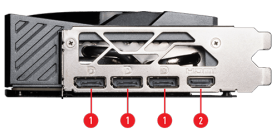

CONNECTIONS

1. DisplayPort
2. HDMI™

FEATURES

TRI FROZR 4

Upgraded fans, airflow control, and thermal design deliver superior cooling and quieter operation.

STORMFORCE FAN

Seven fan blades, claw texturing, and a circular arc are designed for optimal airflow with minimal noise.

Nickel-plated Copper Baseplate

Heat from the GPU and memory is swiftly captured by a nickel-plated copper baseplate and transferred.

Core Pipes

Core Pipes feature a square design to maximize contact with the GPU baseplate for optimal thermal management.

Wave Curved 4.0

Precision-engineered wave edges with a high-low fin design enhance airflow and reduce turbulence.

Air Antegrade Fin 2.0

The fins feature a V-shaped cutout and a high-low design at the airflow passthrough to optimize flow efficiency.

Metal Backplate

A reinforcing metal backplate with airflow vents and thermal pads enhances cooling.

Dual BIOS

Dual BIOS lets you set the priority to full performance in GAMING mode or low noise in SILENT mode.