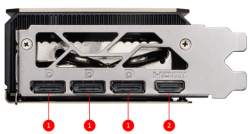

SPECIFICATIONS

Marketing Name	GeForce RTX™ 5080 16G INSPIRE 3X
Memory	16GB GDDR7
Vi xử lý đồ họa	NVIDIA® GeForce RTX™ 5080
Chuẩn giao tiếp	PCI Express® Gen 5
Bus bộ nhớ	256-bit
Xung nhịp nhân đồ họa(MHz)	Extreme Performance: 2625 MHz (MSI Center) Boost: 2617 MHz
Xung nhịp bộ nhớ (MHz)	30 Gbps
Hỗ trợ màn hình tối đa	4
G-SYNC™ technology	Y
Output	DisplayPort x 3 (v2.1b) HDMI™ x 1 (As specified in HDMI™ 2.1b: up to 4K 480Hz or 8K 120Hz with DSC, Gaming VRR, HDR)
Hỗ trợ HDCP	Y
Công suất tiêu thụ (W)	360W
Công suất nguồn đề nghị (W)	850W
Digital Maximum Resolution	7680 x 4320
Nguồn phụ	16-pin x 1 (ATX 3.1 PSU recommended)
Hỗ trợ phiên bản DirectX	12 Ultimate
Hỗ trợ phiên bản OpenGL	4.6
Kích thước (mm)	288 x 112 x 50 mm
Cân nặng	950 g / 1437 g

CONNECTIONS

1. DisplayPort
2. HDMI™

FEATURES

Triple Fan

Three fans and a huge heatsink ensure a cool and quiet experience for you.

STORMFORCE FAN

Seven fan blades, claw texturing, and a circular arc are designed for optimal airflow with minimal noise.

Nickel-plated Copper Baseplate

Heat from the GPU and memory is swiftly captured by a nickel-plated copper baseplate and transferred.

Core Pipes

Core Pipes feature a square design to maximize contact with the GPU baseplate for optimal thermal management.

Air Antegrade Fin

Fins with a V-shaped cutout are located at the airflow passthrough to improve flow efficiency.

Wave Curved 3.0

Additional efficiency is gained by adjusting the size of the wave edges under the fan motor and other spots where there is less airflow.