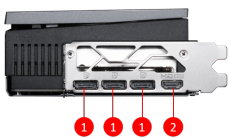

CONNECTIONS

1. DisplayPort
2. HDMI™

FEATURES

HYPER FROZR THERMAL DESIGN

An apex evolution of advanced thermal design that delivers unparalleled cooling and quiet operation.

STORMFORCE FAN

Seven fan blades, claw texturing, and a circular arc are designed for optimal airflow with minimal noise.

Advanced Vapor Chamber

Built-in Vapor Chamber swiftly transfers heat from the GPU and VRAM to the core pipe for optimal dissipation.

Core Pipes

Core Pipes feature a square design to maximize contact with the GPU baseplate for optimal thermal management.

Filled Fins

Updated heat pipe pathing has allowed more space for additional heatsink fins.

Wave Curved 4.0

Precision-engineered wave edges with a high-low fin design enhance airflow and reduce turbulence.

Air Antegrade Fin 2.0

The fins feature a V-shaped cutout and a high-low design at the airflow passthrough to optimize flow efficiency.

Metal Backplate

A reinforcing metal backplate with airflow vents and thermal pads enhances cooling.