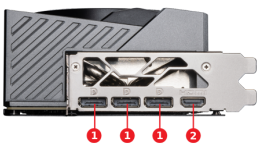

SPECIFICATIONS

Marketing Name	GeForce RTX™ 5090 32G GAMING TRIO OC
Memory	32GB GDDR7
Vi xử lý đồ họa	NVIDIA® GeForce RTX™ 5090
Chuẩn giao tiếp	PCI Express® Gen 5
Bus bộ nhớ	512-bit
Xung nhịp nhân đồ họa(MHz)	Extreme Performance: 2497 MHz (MSI Center) Boost: 2482 MHz (GAMING & SILENT Mode)
Xung nhịp bộ nhớ (MHz)	28 Gbps
Hỗ trợ màn hình tối đa	4
G-SYNC™ technology	Y
Output	DisplayPort x 3 (v2.1b) HDMI™ x 1 (As specified in HDMI™ 2.1b: up to 4K 480Hz or 8K 120Hz with DSC, Gaming VRR, HDR)
Hỗ trợ HDCP	Y
Công suất tiêu thụ (W)	575 W
Công suất nguồn đề nghị (W)	1000 W
Digital Maximum Resolution	7680 x 4320
Nguồn phụ	16-pin x 1 (ATX 3.1 PSU recommended)
Hỗ trợ phiên bản DirectX	12 Ultimate
Hỗ trợ phiên bản OpenGL	4.6
Kích thước (mm)	359 x 149 x 70 mm
Cân nặng	2119 g / 2735 g

CONNECTIONS

1. DisplayPort
2. HDMI™

FEATURES

TRI FROZR 4

Upgraded fans, airflow control, and thermal design deliver superior cooling and quieter operation.

STORMFORCE FAN

Seven fan blades, claw texturing, and a circular arc are designed for optimal airflow with minimal noise.

Nickel-plated Copper Baseplate

Heat from the GPU and memory is swiftly captured by a nickel-plated copper baseplate and transferred.

Core Pipes

Core Pipes feature a square design to maximize contact with the GPU baseplate for optimal thermal management.

Metal Backplate

A reinforcing metal backplate with airflow vents and thermal pads enhances cooling.

Dual BIOS

Dual BIOS lets you set the priority to full performance in GAMING mode or low noise in SILENT mode.