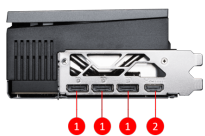

SPECIFICATIONS

Marketing Name	GeForce RTX™ 5090 32G VANGUARD OC
Memory	32GB GDDR7
Vi xử lý đồ họa	NVIDIA® GeForce RTX™ 5090
Chuẩn giao tiếp	PCI Express® Gen 5
Bus bộ nhớ	512bit
Xung nhịp nhân đồ họa(MHz)	Extreme Performance: 2497 MHz (MSI Center) Boost: 2482 MHz (GAMING & SILENT Mode)
Xung nhịp bộ nhớ (MHz)	28 Gbps
Hỗ trợ màn hình tối đa	4
G-SYNC™ technology	Y
Output	DisplayPort x 3 (v2.1b) HDMI™ x 1 (As specified in HDMI™ 2.1b: up to 4K 480Hz or 8K 120Hz with DSC, Gaming VRR, HDR)
Hỗ trợ HDCP	Y
Công suất tiêu thụ (W)	575W
Công suất nguồn đề nghị (W)	1000W
Digital Maximum Resolution	7680 x 4320
Nguồn phụ	16-pin x 1 (ATX 3.1 PSU recommended)
Hỗ trợ phiên bản DirectX	12 Ultimate
Hỗ trợ phiên bản OpenGL	4.6
Kích thước (mm)	357 x 151 x 76 mm
Cân nặng	2707 g / 3302 g

CONNECTIONS

1. DisplayPort
2. HDMI™

FEATURES

HYPER FROZR THERMAL DESIGN

An apex evolution of advanced thermal design that delivers unparalleled cooling and quiet operation.

STORMFORCE FAN

Seven fan blades, claw texturing, and a circular arc are designed for optimal airflow with minimal noise.

Advanced Vapor Chamber

Built-in Vapor Chamber swiftly transfers heat from the GPU and VRAM to the core pipe for optimal dissipation.

Core Pipes

Core Pipes feature a square design to maximize contact with the GPU baseplate for optimal thermal management.

Air Antegrade Fin 2.0

The fins feature a V-shaped cutout and a high-low design at the airflow passthrough to optimize flow efficiency.

Metal Backplate

A reinforcing metal backplate with airflow vents and thermal pads enhances cooling.