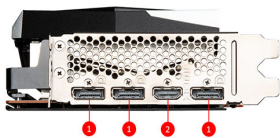

SPECIFICATIONS

Memory	12GB GDDR6
Vi xử lý đồ họa	Radeon™ RX 6700 XT
Chuẩn giao tiếp	PCI Express® Gen 4
Bus bộ nhớ	192-bit
Xung nhịp nhân đồ họa(MHz)	Boost: Up to 2615 MHz / Game: Up to 2433 MHz
Xung nhịp bộ nhớ (MHz)	16 Gbps
Hỗ trợ màn hình tối đa	4
Công nghệ Multi-GPU	Y
Công suất tiêu thụ (W)	230 W
Output	DisplayPort x 3 (v1.4) HDMI™ x 1 (Supports 4K@120Hz/8K@60Hz and VRR as specified in HDMI™ 2.1)
Hỗ trợ HDCP	Y
Công suất nguồn đề nghị (W)	650 W
Digital Maximum Resolution	7680 x 4320
Virtual Reality Ready	Y
Nguồn phụ	8-pin x 2
Hỗ trợ phiên bản DirectX	12
Hỗ trợ phiên bản OpenGL	4.6
Kích thước (mm)	279 x 131 x 58 mm
Cân nặng	1179 g / 1764 g

CONNECTIONS

1. DisplayPort
2. HDMI™

FEATURES

Core Pipe

Precision-machined heat pipes ensure max contact and spread heat along the full length of the heatsink.

Custom PCB

The custom PCB has been engineered with hardened circuits and optimized trace routing for performance and reliability.

TORX FAN 4.0

A masterpiece of teamwork, fan blades work in pairs to create unprecedented levels of focused air pressure.

Airflow Control

Don't sweat it, Airflow Control guides the air to exactly where it needs to be for maximum cooling.