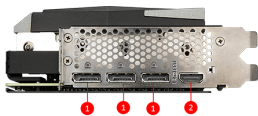

SPECIFICATIONS

Memory	16GB GDDR6
Vi xử lý đồ họa	Radeon™ RX 6800
Chuẩn giao tiếp	PCI Express® Gen 4
Bus bộ nhớ	256-bit
Xung nhịp nhân đồ họa(MHz)	Boost: Up to 2155 MHz / Game: Up to 1925 MHz
Xung nhịp bộ nhớ (MHz)	16 Gbps
Hỗ trợ màn hình tối đa	4
Công nghệ Multi-GPU	Y
Hỗ trợ HDCP	Y
Output	DisplayPort x 3 (v1.4) HDMI™ x 1 (Supports 4K@120Hz as specified in HDMI™ 2.1)
Công suất tiêu thụ (W)	250 W
Công suất nguồn đề nghị (W)	650 W
Virtual Reality Ready	Y
Digital Maximum Resolution	7680x4320
Nguồn phụ	8-pin x 2
Hỗ trợ phiên bản DirectX	12
Hỗ trợ phiên bản OpenGL	4.6
Kích thước (mm)	324 x 141 x 55 mm
Cân nặng	1521g / 2326g

CONNECTIONS

1. DisplayPort
2. HDMI™

FEATURES

Core Pipe

Precision-machined heat pipes ensure max contact and spread heat along the full length of the heatsink.

Dragon Center

MSI's exclusive Dragon Center software lets you monitor, tweak and optimize MSI products in real-time.

Airflow Control

Don't sweat it, Airflow Control guides the air to exactly where it needs to be for maximum cooling.

Graphene Backplate

A composite Graphene backplate reinforces the graphics card while providing passive thermal conduction properties.