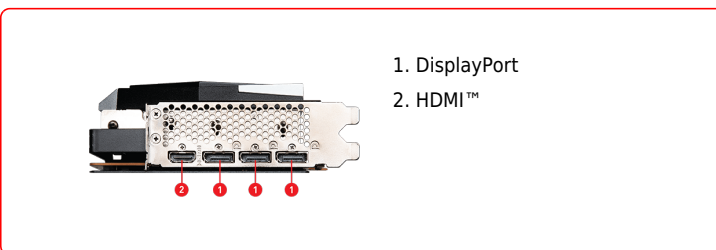

SPECIFICATIONS

Memory	16GB GDDR6
Vi xử lý đồ họa	Radeon™ RX 6800
Chuẩn giao tiếp	PCI Express® Gen 4
Bus bộ nhớ	256-bit
Xung nhịp nhân đồ họa(MHz)	Boost: Up to 2155 MHz / Game: Up to 1925 MHz
Xung nhịp bộ nhớ (MHz)	16 Gbps
Hỗ trợ màn hình tối đa	4
Công nghệ Multi-GPU	Y
Công suất tiêu thụ (W)	250 W
Output	DisplayPort x 3 (v1.4) HDMI™ x 1 (Supports 4K@120Hz/8K@60Hz and VRR as specified in HDMI™ 2.1)
Hỗ trợ HDCP	Y
Virtual Reality Ready	Y
Digital Maximum Resolution	7680x4320
Công suất nguồn đề nghị (W)	650 W
Nguồn phụ	8-pin x 2
Hỗ trợ phiên bản DirectX	12
Hỗ trợ phiên bản OpenGL	4.6
Kích thước (mm)	324 x 140 x 55 mm
Cân nặng	1509 g / 2314 g

CONNECTIONS

FEATURES

- TRI FROZR 2**
TRI FROZR 2 offers the perfect balance between cool temperatures and quiet fans during endless gaming sessions.
- TORX FAN 4.0**
A masterpiece of teamwork, fan blades work in pairs to create unprecedented levels of focused air pressure.
- Core Pipe**
Precision-machined heat pipes ensure max contact and spread heat along the full length of the heatsink.
- Airflow Control**
Don't sweat it, Airflow Control guides the air to exactly where it needs to be for maximum cooling.
- Aluminum Backplate**
Thermal pads beneath the sturdy metal backplate provide additional cooling.
- Zero Frozr**
Zero Frozr is the calm before the storm, keeping fans still and maintaining silence until cooling is needed.
- MSI Center**
The exclusive MSI Center software lets you monitor, tweak and optimize MSI products in real-time.
- Mystic Light**
Mystic Light gives you complete control of the RGB lighting for MSI devices and compatible RGB products.