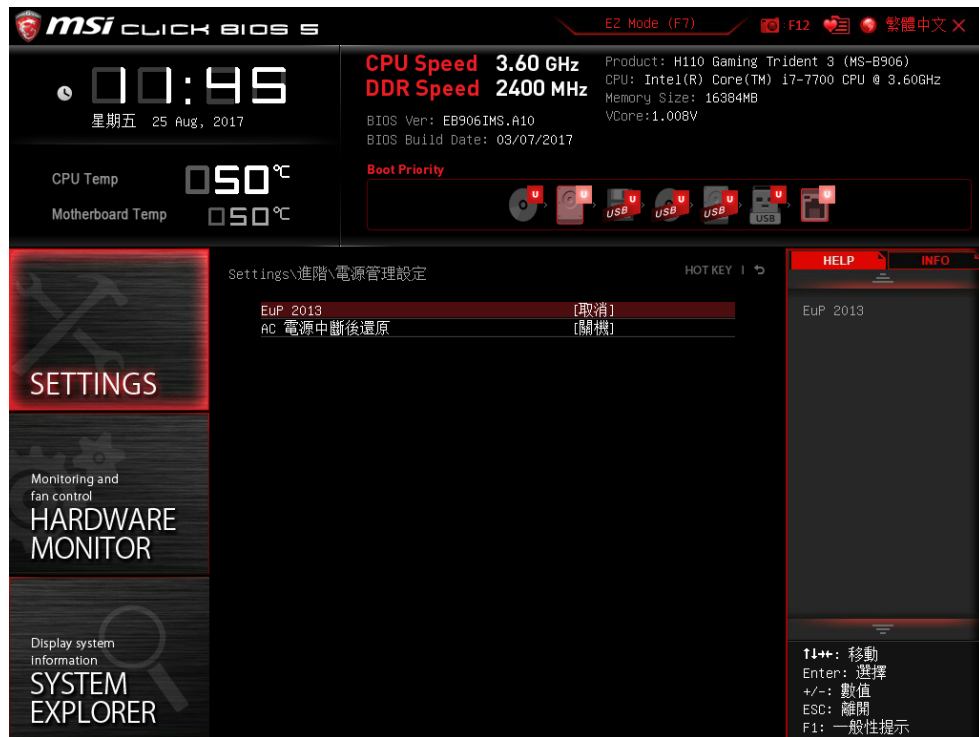

步驟一

於開機畫面連按 Del. 鍵，進入BIOS 畫面。然後請參照下圖設定 Eup 2013 為取消。