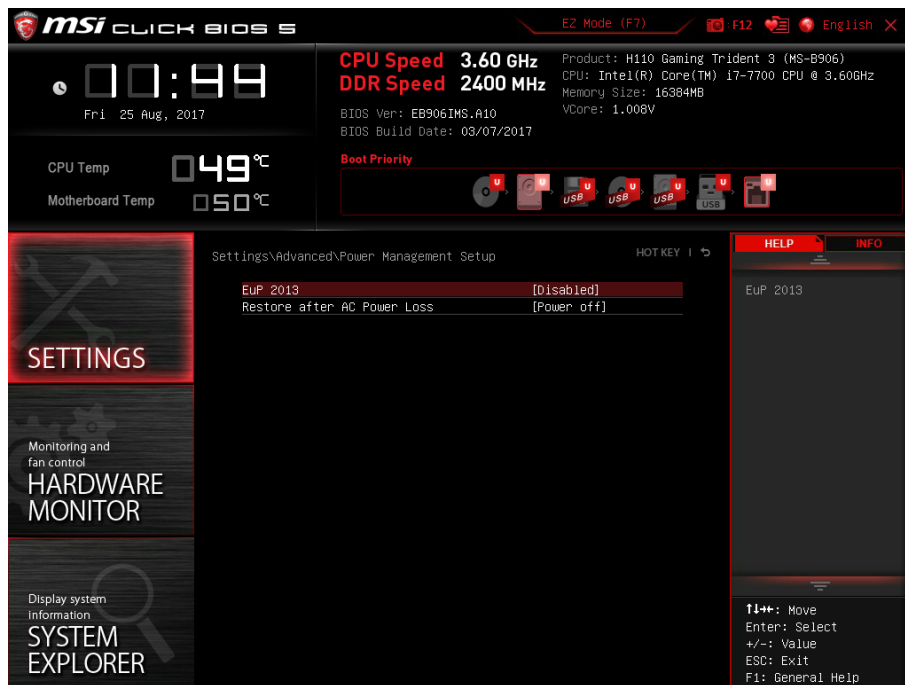

A large, stylized red dragon logo is positioned on the left side of the image. The dragon is depicted in a dynamic, coiled pose, facing right. It has sharp horns, a fierce expression, and its body is intricately detailed with flame-like patterns. The entire logo is rendered in a vibrant red color with a slight glow effect against the black background.

# Step 1

Hitting the Del. Key on the boot screen to get into BIOS Page. And refer to below picture to **Disable** the Eup 2013.