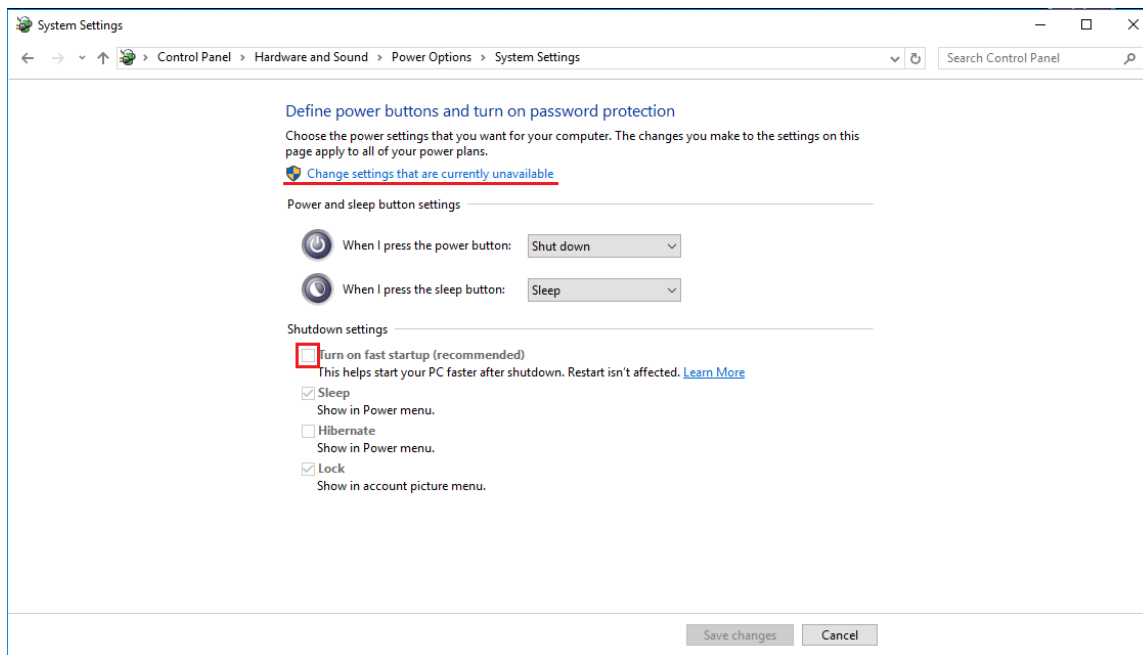

Step 2

Then, get the power option to untick the “Turn on the first startup” .
Now, you can make the Wake on lan working.