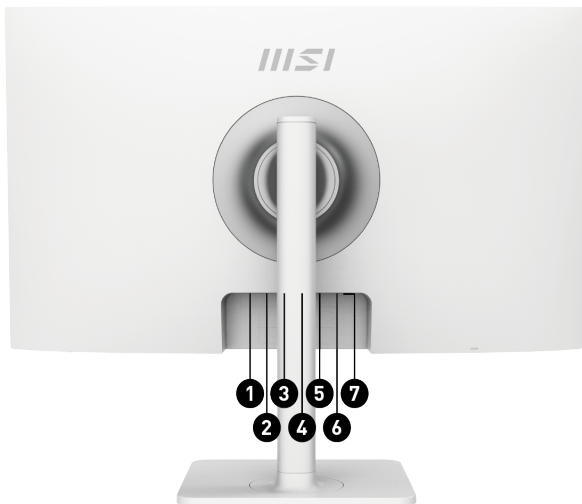

1. 1x DC Jack
2. 1x HDMI (1.4b)
3. 1x DisplayPort (1.2)
4. 1x Type C (DP Alternate)
5. 1x Headphone-out
6. 1x USB 2.0 Type B
7. 2x USB 2.0 Type A

SPECIFICATION

Barcode Info	EAN	4719072974237
	UPC	824142293584
	UCC14	10824142293581
Model	Part No	9S6-3PB19H-032
	MKT Name	Modern MD272QPW
	MKT Spec	Modern MD272QPW
	Color	ID1/White-White
Display	Screen Size	27" (69 cm)
	Active Display Area (mm)	596.736(H)x335.664(V)
	Curvature	Flat
	Panel Type	IPS
	Resolution	2560x1440 (WQHD)
	Aspect Ratio	16:9
	Dynamic Refresh Rate technology	FreeSync
	HDR (High dynamic range)	N/A
	SDR Brightness (nits)	300
	Contrast Ratio	1000:1
	DCR (Dynamic Contrast Ratio)	100000000:1
	Signal Frequency	30~112 KHz(H) / 48~75 Hz(V)
	Refresh Rate	75Hz
	Response Time (Tr + Tf)	14ms
	View Angles	178°(H)/178°(V)
	Surface Treatment	Anti-glare
	NTSC (CIE1976 area percentage/overlap)	80%/72%
	NTSC (CIE1931 area percentage/overlap)	72%/68%
	sRGB (CIE1976 area percentage/overlap)	95%/90%
	sRGB (CIE1931 area percentage/overlap)	100%/90%
	Adobe RGB (CIE1976 area percentage/overlap)	80%/78%
	Adobe RGB (CIE1931 area percentage/overlap)	73%/70%
	DCI-P3 (CIE1976 area percentage/overlap)	73%/73%
	DCI-P3 (CIE1931 area percentage/overlap)	73%/72%
	Rec.709 (CIE1976 area percentage/overlap)	95%/90%
	Rec.709 (CIE1931 area percentage/overlap)	100%/90%
	Rec.2020 (CIE1976 area percentage/overlap)	52%/52%
	Rec.2020 (CIE1931 area percentage/overlap)	50%/50%
	Display Colors	16.7M
	Color bit	8 bits
	Note_DP	2560 x 1440 (Up to 75Hz)
	Note_HDMI™	2560 x 1440 (Up to 75Hz)
	Note_DVI	N/A
I/O Ports	HDMI™	1
	HDMI™ version	1.4b
	HDMI™ HDCP version	1.4
	DisplayPort	1
	DisplayPort version	1.2
	DisplayPort HDCP version	1.3
	USB Type C (DisplayPort Alternate)	1
	Headphone-out	1
	Lock type	Kensington Lock
	Speaker	2
	USB 2.0 Type B	1
I/O Ports (Front)	USB 480Mbps (USB 2.0)	2
Power	Annual Energy Consumption (KWh)	26W
	Power Supply Type	External Adaptor 19V 5.79A
	Power Input	100~240V, 50/60Hz
	Adapter's KC safety Number	HU10450-13034D
	Power Cord Type	C5
	QC Output Power	N/A
PD Output Power	65W	