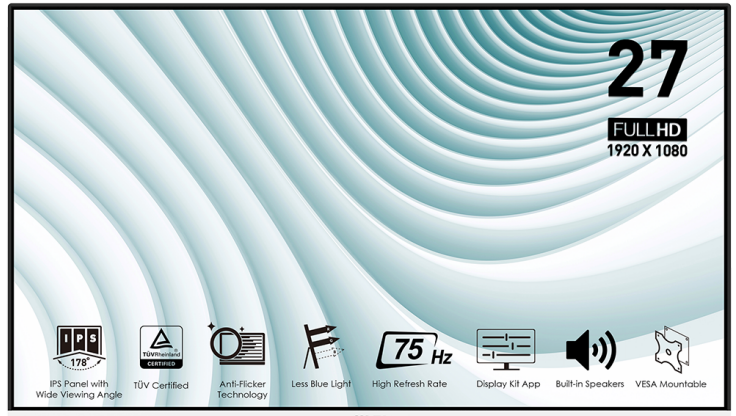

PATH TO THE FUTURE

The Most Efficient & Professional Monitor The MSI PRO MP273W Full HD LED monitor, with HDMI & VGA interfaces, is optimized for the finest image and color quality with a IPS grade panel. It is designed for your programming, coding & website design workspace. It not only makes every line & detail clear for your projects but also let you enjoy the smoothest streaming & on-line video experience.

Picture and logos

SELLING POINTS

- Perfect 27" screen size for the programming, coding & website design workspace
- TÜV certified display protects your eyesight and keeps your eyes healthy
- Anti-Flicker and Less Blue Light technologies prevent your eyes from strain & fatigue
- Ergonomic software, Display Kit, provides the most convenient tool, the proper color & display mode to you while working with it everyday
- Enjoy the smoothest streaming & online video to experience a breathtaking screen clarity that comes with IPS grade panel
- 75 Hz refresh rate provides a better viewing experience
- Keep the flexibility for your different devices with multiple input sources: DisplayPort & HDMI™ ports
- Standard VESA mountable design
- Always allow you to join an online conference call with built-in speakers