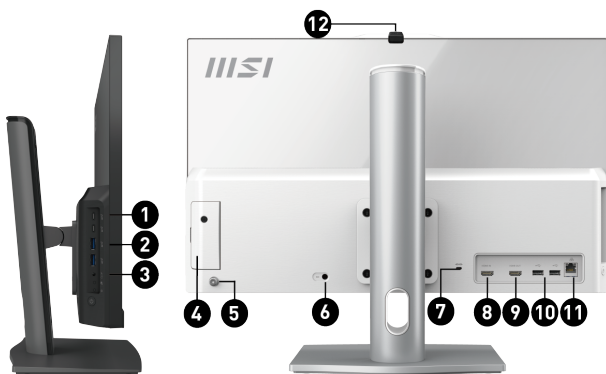

Picture and logos

SELLING POINTS

- Windows 11 Home - MSI recommends Windows 11 Pro for business
- 23.8" IPS Grade Panel LED Backlight (1920 x 1080 FHD) with TUV Certified Anti-Flicker & Less Blue Light technologies
- Up to Intel® Core™ 7 Processor 150U with DDR5 memory
- In-cell 10-point Touch Screen (Non-touch for Modern AM242P 1M)
- Adjustable stand provides a convenient working environment
- The Instant Display Technology allows the Modern AM242 series to function as a monitor without requiring the system to boot up.
- dTPM and the built-in FHD webcam featuring Windows Hello improve user privacy and secure confidential data
- MSI Storage Rapid Upgrade Design facilitates rapid upgrading or maintenance of 2.5" storage
- MSI Cloud Center enables users to create a private cloud and backup files from Android and iOS devices
- MSI AI Engine automatically detects user scenarios and adjusts performance, sound effects, and display mode accordingly
- 24/7 Qualified Reliability Test

1. 2x USB3.2 Gen 2 Type C
2. 2x USB3.2 Gen 2 Type A
3. 1x Mic-in/Headphone-out combo
4. 1x Switchable 2.5" Storage
5. 5-Way Navigator
6. 1x DC-in
7. 1x Kensington Lock
8. 1x HDMI™ in
9. 1x HDMI™ out (supports 4K @60Hz as specified in HDMI™ 2.1)
10. 2x USB 2.0 Type A
11. 1x RJ45 LAN
12. 1x Removable Webcam Cover