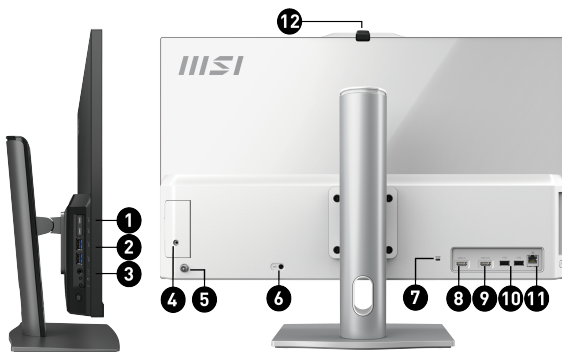

Picture and logos

SELLING POINTS

- Windows 11 Home - MSI recommends Windows 11 Pro for business
- 27" IPS Grade Panel LED Backlight (1920 x 1080 FHD) with TUV Certified Anti-Flicker & Less Blue Light technologies
- Up to Intel® Core™ 7 Processor 150U with DDR5 memory
- Adjustable stand provides a convenient working environment
- The Instant Display Technology allows the Modern AM272 series to function as a monitor without requiring the system to boot up.
- dTPM and the built-in FHD webcam featuring Windows Hello improve user privacy and secure confidential data
- MSI Storage Rapid Upgrade Design facilitates rapid upgrading or maintenance of 2.5" storage
- MSI Cloud Center enables users to create a private cloud and backup files from Android and iOS devices
- MSI AI Engine automatically detects user scenarios and adjusts performance, sound effects, and display mode accordingly
- 24/7 Qualified Reliability Test

1. 2x USB3.2 Gen 2 Type C
2. 2x USB3.2 Gen 2 Type A
3. 1x Mic-in/Headphone-out combo
4. 1x Switchable 2.5" Storage
5. 5-Way Navigator
6. 1x DC-in
7. 1x Kensington Lock
8. 1x HDMI™ in
9. 1x HDMI™ out (supports 4K @60Hz as specified in HDMI™ 2.1)
10. 2x USB 2.0 Type A
11. 1x RJ45 LAN
12. 1x Removable Webcam Cover