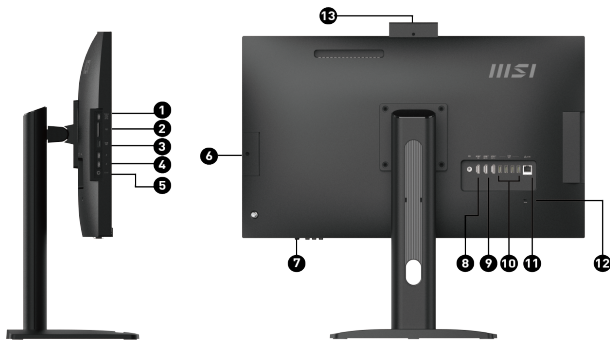

AI in One, All-In-One

Picture and logos

SELLING POINTS

- Windows 11 Home - MSI recommends Windows 11 Pro for business
- 27" IPS Grade Panel (2560 x 1440 WQHD) with 100Hz High Refresh Rate
- Up to Intel® Core™ Ultra 7 processor with dual-channel DDR5 memory
- Intel® AI Boost NPU designed for efficient AI workloads
- Microsoft Copilot enhances your productivity instantly
- MSI AI Engine automatically detects user scenarios and adjusts performance, sound effects, and display mode accordingly
- Adjustable stand provides a convenient working environment
- Thunderbolt™ 4 offers up to 40Gb transmission speed
- Quadruple Display Support for effectively handling multiple tasks
- dTPM and the retractable FHD webcam featuring Windows Hello improve user privacy and secure confidential data
- 24/7 Qualified Reliability Test

1. 1x Type C-in (Support DP Alternate input only)
2. 1x Card Reader
3. 1x USB 5Gbps Type A
4. 2x Thunderbolt™ 4
5. 1x Mic-in /Headphone-out combo
6. 1x 2.5" HDD/SSD Tray
7. 1x Power
8. 1x HDMI™ -in
9. 2x HDMI™ -out (supports 4K @60Hz as specified in HDMI™ 2.1)
10. 4x USB 5Gbps Type A
11. 1x RJ45 (2.5G)
12. 1x Kensington Lock
13. 1x Retractable FHD Webcam