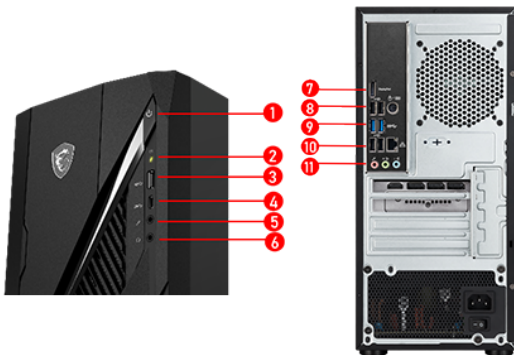

PATH TO THE FUTURE

MAG Codex 6 series gaming desktop is designed for entry gamers, features Intel processor and the latest NVIDIA RTX series graphics card, providing the best gaming experience. Exclusive thermal solution with the best air cooling, promise the longer system.

Picture and logos

SELLING POINTS

- Windows 11 Pro
- Up to Intel® Core™ i7 processor 14700F
- Up to MSI GeForce RTX™ 4070 graphics cards (AI accelerator)
- AI Gaming Desktop - AI-driven enhancements in cooling, gaming, and game streaming
- MSI AI Engine adjusts various system settings automatically to best fit your needs
- Frozr AI Cooling - Optimizes airflow by adjusting fan speeds with AI algorithms
- DDR5 memory - Ensures a seamless gaming experience.
- M.2 SSD - Up to 3300MB/s transmission speed, load your games in seconds
- Easy to upgrade - designed to upgrade your components with an ease.
- Mystic Light RGB LED design to customize your gaming desktop
- Wi-Fi 6E: Provides exceptionally fast speeds while maintaining a smooth network connection.
- USB Type C with reversible design

1. Power button
2. HDD LED
3. 1x USB 5Gbps Type A
4. 1x USB 5Gbps Type C
5. 1x Microphone
6. 1x Headphone
7. 1x DisplayPort out
8. 1x PS/2 Combo port / 2x USB 2.0 Type A
9. 2x USB 5Gbps Type A
10. 1x RJ45 (1G LAN) / 2x USB 2.0 Type A
11. 3x Audio jacks