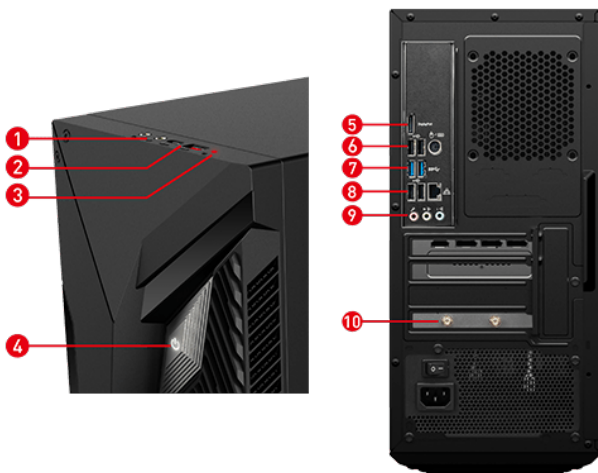

### PATH TO THE FUTURE

MAG Codex 6 series gaming desktop is designed for entry gamers, features Intel processor and the latest NVIDIA RTX series graphics card, providing the best gaming experience. Exclusive thermal solution with the best air cooling, promise the longer system.

### SELLING POINTS

- Windows 11 Pro
- Up to Intel® Core™ i7 processor 14700F
- Up to MSI GeForce RTX™ 4070 SUPER graphics card (AI accelerator)
- AI Gaming Desktop - AI-driven enhancements in cooling, gaming, and game streaming
- MSI AI Engine adjusts various system settings automatically to best fit your needs
- Frozr AI Cooling - Optimizes airflow by adjusting fan speeds with AI algorithms
- Silent Storm Cooling 2 - Optimizes airflow by separating chamber
- Supports DDR5 memory with heatsink.
- M.2 SSD - Up to 3300MB/s transmission speed, load your games in seconds
- Easy to upgrade - designed to upgrade your components with an ease.
- Mystic Light RGB LED design to customize your Gaming PC
- See-through side panel, choose your personal style
- USB Type C with reversible design
- NVIDIA Studio - validated for creators; preinstalled with Studio Drivers and exclusive tools