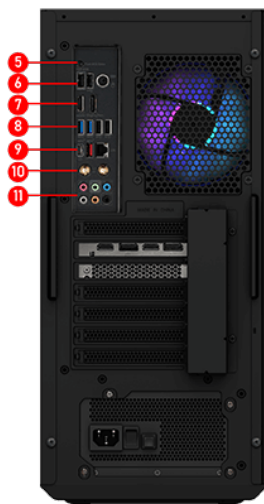

PATH TO THE FUTURE

The MSI Infinite gaming desktop is tailor-made for gamers who never tire of their insatiable desire to game. Equipped with the world's best gaming hardware integrated with AI and offering numerous customization tools, this desktop is your dedicated companion for endless hours of gaming. Challenge your own boundaries!

Picture and logos

SELLING POINTS

- Windows 11 Home/Windows 11 Pro
- Up to Intel® Core™ i9 processor 14900KF
- Up to MSI GeForce RTX™ 4090 graphics cards (AI accelerator)
- AI Gaming Desktop - AI-driven enhancements in cooling, gaming, and game streaming
- Frozr AI Cooling - Optimizes airflow by adjusting fan speeds with AI algorithms
- Silent Storm Cooling 2 - Optimizes airflow by separating chamber
- Supports PCIe 4.0 SSD - Load your games in seconds
- Easy to Upgrade - Designed to upgrade your components with an ease
- 240mm AIO Liquid Cooling - Efficiently dissipates heat from high-end CPUs
- Mystic Light RGB LED design to customize your Gaming PC
- Transparent Side Panel meets EMI standard
- NVIDIA Studio - validated for creators; preinstalled with Studio Drivers and exclusive tools

1. 1x Headphone-out / 1 x Mic-in
2. 2x USB 3.2 Gen 1 Type A
3. 1x USB 3.2 Gen 2 Type C
4. HDD LED
5. Flash BIOS Button
6. 2x USB 2.0 Type A / 1 x PS/2 Combo port
7. 1x HDMI™ out / 1 x DisplayPort out
8. 2x USB 3.2 Gen 1 Type A / 2 x USB 2.0 Type A
9. 1x USB 3.2 Gen 2x2 Type C / 1x USB 3.2 Gen 2 Type A / 1x RJ45 (2.5G LAN)
10. 2x Wi-Fi Antenna
11. 6x Audio jacks