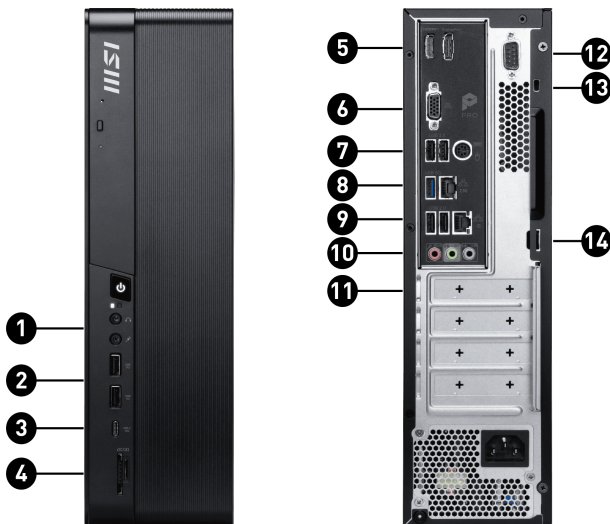

1. 1 x Headphone out ; 1 x Mic in
2. 2x USB 5Gbps Type-A
3. 1x USB 10Gbps Type-C
4. 1x Card Reader (Support SD & Micro SD Card)
5. 1x HDMI out ; 1x DisplayPort (1.4)
6. 1x VGA out
7. 2x USB 2.0 Type-A ; 1x PS/2
8. 1x USB 5Gbps Type-A ; 1x RJ45 LAN (2.5G)
9. 2x USB 2.0 Type-A ; 1x RJ45 LAN (1G)
10. 3x Audio Jack
11. 1x Graphics Card (*Graphics card varies by model.)
12. 1x COM port
13. 1x Kensington Lock
14. 1x Padlock

SPECIFICATION

Operating Systems	Operating Systems	Windows 11 Pro
Model	Part No	9S6-B20821-019
	MKT Name	PRO DP80 A14G
	MKT Spec	PRO DP80 A14G-008AU
	Color	ID1/Black-Black-Black
Chipset	Chipsets	H610
Memory	Memory Size	16GB(8GB*2)
	Memory Type	DDR5 SDRAM
	Memory Speed	2800(5600)MHz
	Module Type	U-DIMM
	Memory Slot(Total)	2
	Memory Slot(Free)	0
	Max Capacity	Max 64GB
Processor	CPU Number	Intel Core i7 Processor 14700
	CPU Clock	2.1GHz
	CPU Cores	20
	TDP	65W
	Max Turbo Frequency	up to 5.40 GHz
	Cache	33 MB Intel® Smart Cache
	Threads	28
Discrete Graphics	GPU1 Vendor	N/A
	GPU1 MKT Name	N/A
	GPU1 Number	N/A
	GPU1 VRAM Size	N/A
Audio	Audio Chipset	Realtek ALC897
	Audio Type	7.1 Channel HD Audio
Storage	SSD Interface	PCIe GEN4x4
	SSD Form Factor	M.2-2280 M-KEY
	SSD Config	1TB*1
	SSD Size	1TB
	HDD1 Interface	N/A
	HDD1 Form Factor	N/A
	HDD1 Size	N/A
	HDD1 RPM	N/A
	ODD(Type)	N/A
	ODD Height	N/A
	ODD Type	N/A
	M.2 slots(Total)	1
	M.2 slots(Free)	0
	2.5" Drive Bays(Total)	1
	2.5" Drive Bays (Free)	1
3.5" Drive Bays(Total)	1	
3.5" Drive Bays(Free)	1	
Communications	LAN	1x Intel I226-V+1x Intel I219-V
	WLAN Version	Wi-Fi 6E+BT
	BT Version	5.3
I/O Ports (Side)	Card Reader	1
	USB 3.2 Gen 2 (10G) Type C	1
	USB 3.2 Gen 1 (5G) Type A	2