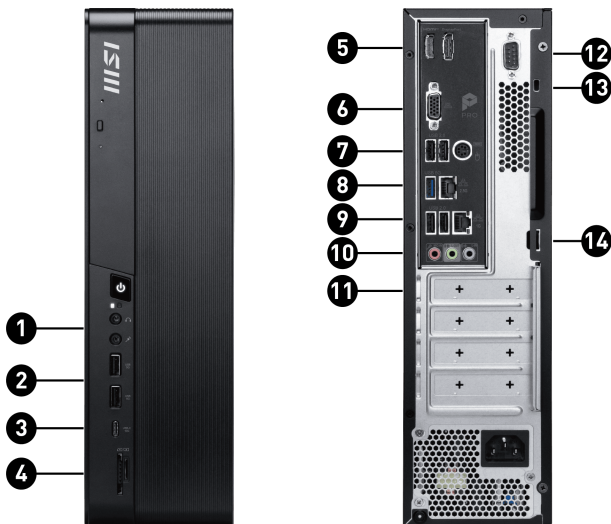

1. 1 x Headphone out ; 1 x Mic in
2. 2x USB 5Gbps Type-A
3. 1x USB 10Gbps Type-C
4. 1x Card Reader (Support SD & Micro SD Card)
5. 1x HDMI out ; 1x DisplayPort (1.4)
6. 1x VGA out
7. 2x USB 2.0 Type-A ; 1x PS/2
8. 1x USB 5Gbps Type-A ; 1x RJ45 LAN (2.5G)
9. 2x USB 2.0 Type-A ; 1x RJ45 LAN (1G)
10. 3x Audio Jack
11. 1x Graphics Card (\*Graphics card varies by model.)
12. 1x COM port
13. 1x Kensington Lock
14. 1x Padlock

**SPECIFICATION**

Operating Systems	Operating Systems	Windows 11 Pro
Model	Part No	9S6-B20821-018
	MKT Name	PRO DP80 A14G
	MKT Spec	PRO DP80 A14G-009AU
	Color	ID1/Black-Black-Black
Chipset	Chipsets	H610
Memory	Memory Size	16GB(8GB*2)
	Memory Type	DDR5 SDRAM
	Memory Speed	2800(5600)MHz
	Module Type	U-DIMM
	Memory Slot(Total)	2
	Memory Slot(Free)	0
	Max Capacity	Max 64GB
Processor	CPU Number	Intel Core i5 Processor 14400
	CPU Clock	2.5GHz
	CPU Cores	10
	TDP	65W
	Max Turbo Frequency	up to 4.70 GHz
	Cache	20 MB Intel® Smart Cache
	Threads	16
Discrete Graphics	GPU1 Vendor	N/A
	GPU1 MKT Name	N/A
	GPU1 Number	N/A
	GPU1 VRAM Size	N/A
Audio	Audio Chipset	Realtek ALC897
	Audio Type	7.1 Channel HD Audio
Storage	SSD Interface	PCIe GEN4x4
	SSD Form Factor	M.2-2280 M-KEY
	SSD Config	1TB*1
	SSD Size	1TB
	HDD1 Interface	N/A
	HDD1 Form Factor	N/A
	HDD1 Size	N/A
	HDD1 RPM	N/A
	ODD(Type)	N/A
	ODD Height	N/A
	ODD Type	N/A
	M.2 slots(Total)	1
	M.2 slots(Free)	0
	2.5" Drive Bays(Total)	1
	2.5" Drive Bays (Free)	1
3.5" Drive Bays(Total)	1	
3.5" Drive Bays(Free)	1	
Communications	LAN	1x Intel I226-V+1x Intel I219-V
	WLAN Version	Wi-Fi 6E+BT
	BT Version	5.3
I/O Ports (Side)	Card Reader	1
	USB 3.2 Gen 2 (10G) Type C	1
	USB 3.2 Gen 1 (5G) Type A	2