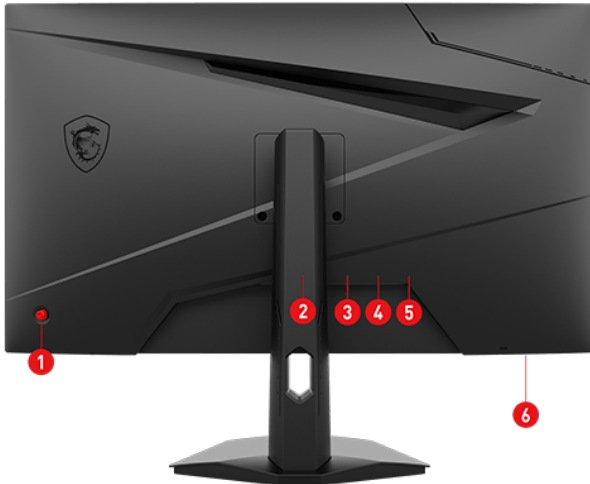

## SELLING POINTS

- Rapid IPS - Provides 1ms GTG fast response time, optimizes screen colors and brightness.
- 180Hz Refresh Rate - Respond faster with smoother frames.
- 1ms GTG Response Time - Eliminate screen tearing and choppy frame rates.
- Wide Color Gamut - Game colors and details will look more realistic and refined.
- Adaptive-sync - Prevent screen tearing or stuttering, producing ultra-smooth lag-free gameplay.
- Night Vision - Smart black tuner to brighten your day by bringing out the fine details in dark areas.
- Frameless design - Enjoy the ultimate gaming experience with super narrow bezels.
- Anti-Flicker and Less Blue Light - Game even longer and prevent eye strain and fatigue.
- 178° Wide Viewing Angle - Colors and details will stay sharp at more angles with a 178° wide viewing angle.

1. 5-way joystick navigator
2. 2 x HDMI™ (2.0b)
3. 1 x Display Port (1.2a)
4. Headphone out
5. DC jack
6. Kensington lock