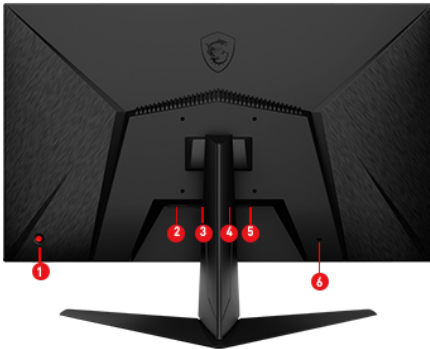

Picture and logos

SELLING POINTS

- IPS Panel - Optimize screen colors and brightness to enhance your viewing experience.
- 170Hz Refresh Rate - Respond faster with smoother frames.
- 1ms Response Time - Eliminate screen tearing and choppy frame rates.
- Wide Color Gamut - Game colors and details will look more realistic and refined.
- Night Vision - Smart black tuner to brighten your day by bringing out the fine details in dark areas.
- Frameless design - Enjoy the ultimate gaming experience with super narrow bezels.
- Anti-Flicker and Less Blue Light - Game even longer and prevent eye strain and fatigue.
- 178° Wide Viewing Angle - Colors and details will stay sharp at more angles with a 178° wide viewing angle.