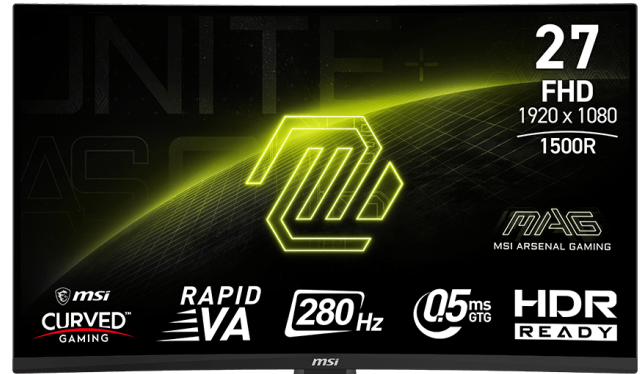

## PATH TO THE FUTURE

Introducing the MSI MAG 276CXF esports gaming monitor. This cutting-edge monitor features a 27-inch FHD display with a lightning-fast 280Hz refresh rate and a rapid 0.5ms response time. With the MAG 276CXF, you will have the competitive advantage needed to outperform and defeat your opponents in gaming battles.

## SELLING POINTS

- Rapid VA Panel - Provides 0.5ms (GtG, Min.) response time, optimizes screen colors and brightness.
- 280Hz Refresh Rate - Respond faster with smoother frames.
- 0.5ms (GtG, Min.) Response Time - Eliminate screen tearing and choppy frame rates.
- AI Vision - The new AI Vision technology can not only reveal details in dark areas but also enhance overall brightness and saturate colors.
- Less Blue Light - Use a software solution to reduce the light emission in the blue-violet region of the blue light spectrum.