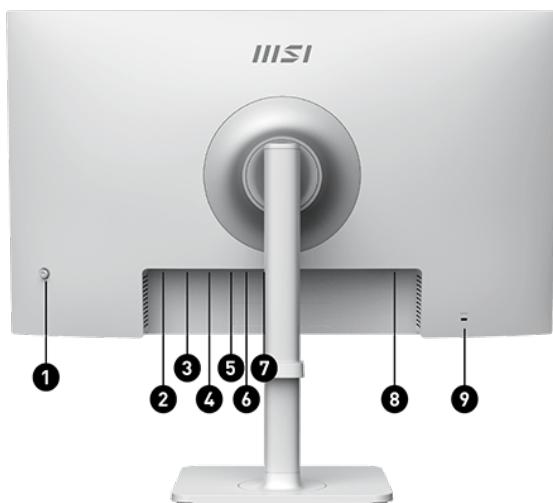

1. 5-way Navigator
2. 1x Headphone-out
3. 2x HDMI™ 2.0b (UHD@60Hz)
4. 1x DisplayPort 1.4a
5. 1x Type-C (DP alt.) w/ 98W PD
6. 1x USB 5Gbps Type-B
7. 3x USB 5Gbps Type-A
8. AC-in
9. Kensington Lock