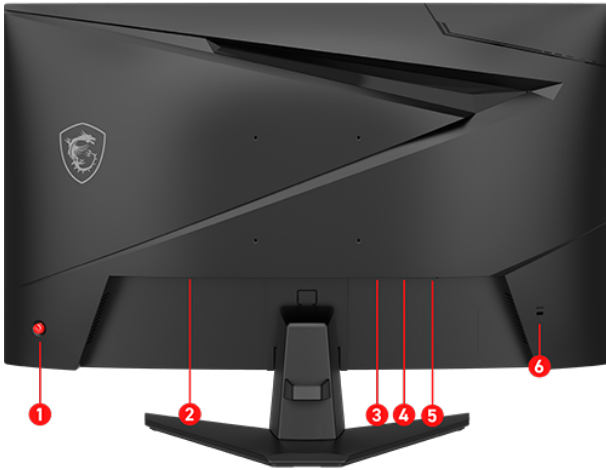

1. 5-Way Navigator
2. 2x HDMI™ 2.0b (WQHD@144Hz)
3. DisplayPort 1.4a (HBR3)
4. Headphone-out
5. AC-in
6. Kensington Lock

SPECIFICATION

Model	Part No	9S6-3CE91H-004
	Color	ID1/Black-Black
Display	Screen Size	27" (68.58 cm)
	Active Display Area (mm)	596.736(H) x 335.664(V)
	Curvature	Curve 1500R
	Panel Type	Rapid VA
	Resolution	2560x1440 (WQHD)
	Pixel pitch (mm)	0.2331(H)x0.2331(V)
	Aspect Ratio	16:9
	Dynamic Refresh Rate technology	Adaptive-Sync
	Dynamic Refresh Rate Activated Range	48~180Hz
	HDR (High dynamic range)	HDR Ready
	SDR Brightness (nits)	250
	Contrast Ratio	5000:1
	DCR (Dynamic Contrast Ratio)	10000000:1
	Signal Frequency	73.86~251.74 KHz(H) / 48~180 Hz(V)
	Refresh Rate	180Hz
	Response Time (MPRT)	1ms(MPRT)
	Response Time (GTG)	0.5ms (Min.)
	View Angles	178°(H)/178°(V)
	NTSC (CIE1976 area percentage/overlap)	119%/85%
	NTSC (CIE1931 area percentage/overlap)	93%/82%
	sRGB (CIE1976 area percentage/overlap)	136%/99%
	sRGB (CIE1931 area percentage/overlap)	130%/99%
	Adobe RGB (CIE1976 area percentage/overlap)	117%/90%
	Adobe RGB (CIE1931 area percentage/overlap)	97%/86%
	DCI-P3 (CIE1976 area percentage/overlap)	109%/94%
	DCI-P3 (CIE1931 area percentage/overlap)	96%/92%
	Rec.709 (CIE1976 area percentage/overlap)	136%/99%
	Rec.709 (CIE1931 area percentage/overlap)	130%/99%
	Rec.2020 (CIE1976 area percentage/overlap)	79%/77%
	Rec.2020 (CIE1931 area percentage/overlap)	69%/68%
	Surface Treatment	Anti-glare
	Display Colors	1.07B
Color bit	10 bits (8 bits + FRC)	
I/O Ports	Headphone-out	1
	Lock type	Kensington Lock
	HDMI	2
	HDMI version	2.0b
	HDMI HDCP version	2.3
	DisplayPort	1
	DisplayPort version	1.4a
	DisplayPort HDCP version	2.3
Warranty	Warranty	24M
Power	Power Type	Internal Power Board
	Power Input	100~240V, 50/60Hz
	On-mode Power Consumption (KWh/1000h)	26
	Annual Energy Consumption (KWh)	26
	Standby-mode Power Consumption (W)	0.5
	Off-mode Power Consumption (W)	0.3
	Energy Efficiency Rating	TBD
	Power Cord Type	C13