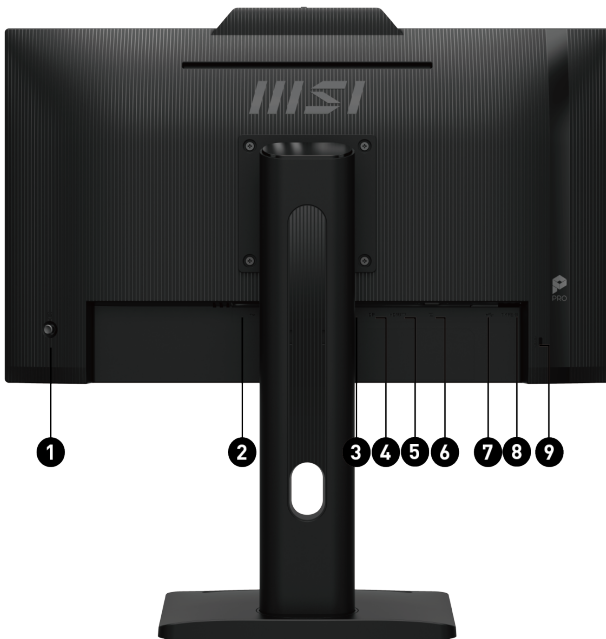

### SELLING POINTS

- Built-in FHD Webcam with Digital Mic and webcam cover
- TÜV certified display ensures the protection and health of eyesight.
- MSI EyesErgo technology with Anti-Flicker technology helps prevent eye strain and fatigue.
- 120 Hz refresh rate provides a better viewing experience with flicker-free image.
- MSI Eye-Q Check helps have self-check eyes & reminds to take a rest while using the monitor for a long time.
- The stand is designed with ergonomic features, including tilt, swivel, height, and pivot adjustments.
- An adjustable stand with a mini-PC mountable design provides a better ergonomic and tidy setup, enhancing user comfort and organization.
- Standard VESA mountable & Accessory slot design.
- Two built-in speakers.

Accessories	DisplayPort Cable	0
	HDMI Cable	1
	DVI Cable	0
	USB Type A to Type B Cable	1
	USB Type C to Type A Cable	0
	USB Type C to Type C Cable	0
	Thunderbolt Cable	0
	VGA Cable	0
	3.5mm audio Cable	0
	3.5mm combo audio Cable	0
	3.5mm Mic Cable	0
	Power Cord	1
	AC Adaptor	0
	Quick Guide	1
	Warranty Card	0
Mouse Bungee Unit	0	
Design	Adjustment (Tilt)	-5° ~ 20°
	Adjustment (Swivel)	-45° ~ 45°
	Adjustment (Height)	0 ~ 130 mm
	Adjustment (Pivot)	-90° ~ 90°
	VESA Mounting	100x100mm
Dimension & Weight (product)	Product Dimension with Stand (WxDxH) (mm)	612 x 227 x 429
	Product Dimension without Stand (WxDxH) (mm)	612 x 54 x 376
	Stand Dimension (WxDxH) (mm)	260 x 227 x 412
	Weight (Net kg)	TBD
	Weight Without Stand (kg)	TBD
Dimension & Weight (box)	Inside Carton Dimension (WxDxH) (cm)	60 x 14 x 41
	Outer Carton Dimension (WxDxH) (cm)	61.5 x 15.5 x 43.3
	Weight (Gross kg)	TBD
Barcode Info	EAN	4711377260428