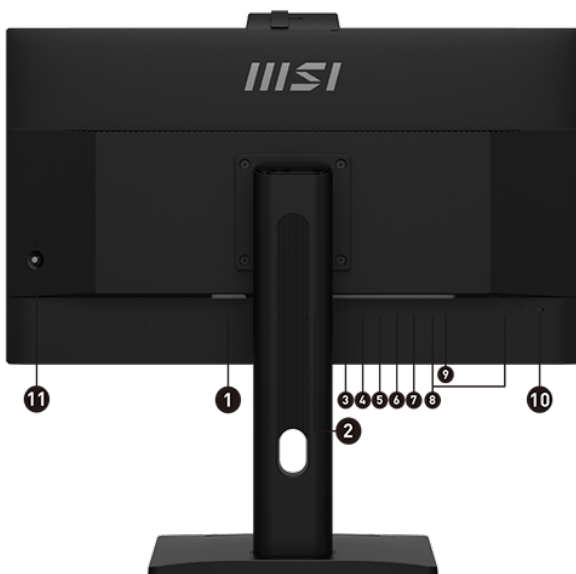

Be Your Window To The World

Picture and logos

SELLING POINTS

- Docking monitor provides most the functions need by only connecting to one Type-C cable.
- Type-C 98W Power Delivery and Display & KVM Switch
- Daisy Chain with DisplayPort Multi-Stream Transport
- Built-in FHD Webcam with Digital Mic
- Built-in 1Gbps RJ45 Ethernet for Stable Wired Connection
- TÜV certified display ensures the protection and health of eyesight.
- MSI EyesErgo technology with Anti-Flicker technology helps prevent eye strain and fatigue.
- 100 Hz refresh rate provides a better viewing experience with flicker-free image.
- MSI Eye-Q Check helps have self-check eyes & reminds to take a rest while using the monitor for a long time.
- An adjustable stand with a mini-PC mountable design provides a better ergonomic and tidy setup, enhancing user comfort and organization.
- Standard VESA mountable & Accessory slot design.
- Two built-in speakers.

1. DC-Jack
2. 2x HDMI™ 2.0b (WQHD@100Hz)
3. 1x DisplayPort 1.2a Input
4. 1x Type-C (DP Alt.) w/ 98W PD
5. 1x DisplayPort 1.2a Output
6. 1x USB 5Gbps Type-B
7. 1x LAN Port
8. 4x USB 5Gbps Type-A
9. Headphone-out
10. 1x Kensington Lock
11. 5-Way Navigator