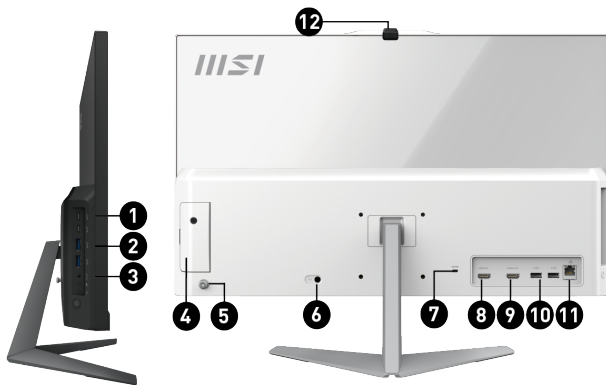

Be Your Window To The World

Picture and logos

SELLING POINTS

- Windows 11 Home - MSI recommends Windows 11 Pro for business
- 23.8" IPS Grade Panel LED Backlight (1920 x 1080 FHD) with TUV Certified Anti-Flicker & Less Blue Light technologies
- Up to Intel® Core™ 7 Processor 150U with DDR5 memory
- The Instant Display Technology allows the Modern AM242 series to function as a monitor without requiring the system to boot up.
- dTPM and the built-in FHD webcam featuring Windows Hello improve user privacy and secure confidential data
- MSI Storage Rapid Upgrade Design facilitates rapid upgrading or maintenance of 2.5" storage
- MSI Cloud Center enables users to create a private cloud and backup files from Android and iOS devices
- MSI AI Engine automatically detects user scenarios and adjusts performance, sound effects, and display mode accordingly
- 24/7 Qualified Reliability Test

1. 2x USB3.2 Gen 2 Type C
2. 2x USB3.2 Gen 2 Type A
3. 1x Mic-in/Headphone-out combo
4. 1x Switchable 2.5" Storage
5. 5-Way Navigator
6. 1x DC-in
7. 1x Kensington Lock
8. 1x HDMI™ in
9. 1x HDMI™ out (supports 4K @60Hz as specified in HDMI™ 2.1)
10. 2x USB 2.0 Type A
11. 1x RJ45 LAN
12. 1x Removable Webcam Cover