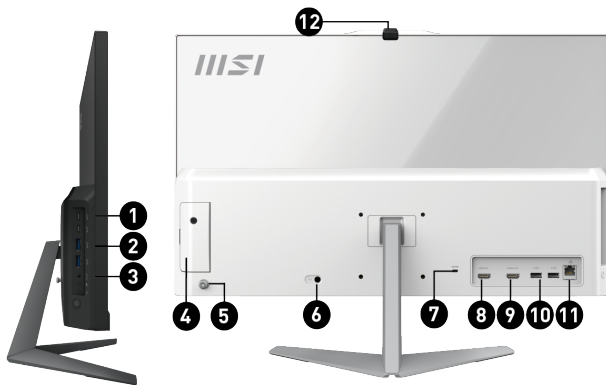

### SELLING POINTS

- Windows 11 Home - MSI recommends Windows 11 Pro for business
- 23.8" IPS Grade Panel LED Backlight (1920 x 1080 FHD) with TUV Certified Anti-Flicker & Less Blue Light technologies
- Up to Intel® Core™ 7 Processor 150U with DDR5 memory
- The Instant Display Technology allows the Modern AM242 series to function as a monitor without requiring the system to boot up.
- dTPM and the built-in FHD webcam featuring Windows Hello improve user privacy and secure confidential data
- MSI Storage Rapid Upgrade Design facilitates rapid upgrading or maintenance of 2.5" storage
- MSI Cloud Center enables users to create a private cloud and backup files from Android and iOS devices
- MSI AI Engine automatically detects user scenarios and adjusts performance, sound effects, and display mode accordingly
- 24/7 Qualified Reliability Test

1. 2x USB3.2 Gen 2 Type C
2. 2x USB3.2 Gen 2 Type A
3. 1x Mic-in/Headphone-out combo
4. 1x Switchable 2.5" Storage
5. 5-Way Navigator
6. 1x DC-in
7. 1x Kensington Lock
8. 1x HDMI™ in
9. 1x HDMI™ out (supports 4K @60Hz as specified in HDMI™ 2.1)
10. 2x USB 2.0 Type A
11. 1x RJ45 LAN
12. 1x Removable Webcam Cover