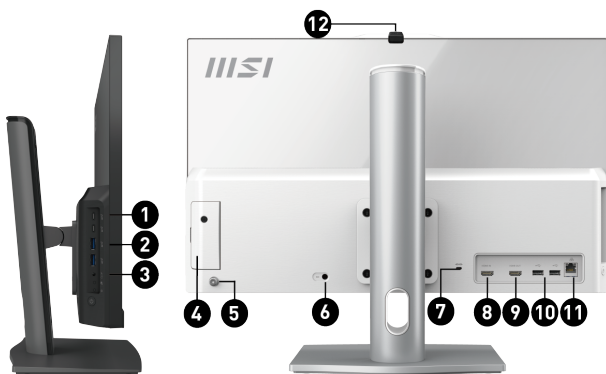

1. 2x USB3.2 Gen 2 Type C
2. 2x USB3.2 Gen 2 Type A
3. 1x Mic-in/Headphone-out combo
4. 1x Switchable 2.5" Storage
5. 5-Way Navigator
6. 1x DC-in
7. 1x Kensington Lock
8. 1x HDMI™ in
9. 1x HDMI™ out (supports 4K @60Hz as specified in HDMI™ 2.1)
10. 2x USB 2.0 Type A
11. 1x RJ45 LAN
12. 1x Removable Webcam Cover

**SPECIFICATION**

Operating Systems	Operating Systems	N/A
Model	Part No	9S6-AE0722-2089
	MKT Name	Modern AM242P 1M
	MKT Spec	Modern AM242P 1M-2089XEU
	Color	ID1/White-White-White
Chipset	Chipsets	SoC
Memory	Memory Size	16GB(8GB*2)
	Memory Type	DDR5 SDRAM
	Memory Speed	2800(5600)MHz
	Module Type	SO-DIMM
	Memory Slot(Total)	2
	Memory Slot(Free)	0
	Max Capacity	Max 64GB
Processor	CPU Number	Intel Core 5 Processor 120U
	CPU Clock	1.4GHz
	CPU Cores	10
	TDP	15W
	Max Turbo Frequency	up to 5.00 GHz
	Cache	12 MB Intel® Smart Cache
	Threads	12
Display	View Angles	178°(H)/178°(V)
	Touch Screen	Non-touch
	Screen Size	23.8" (60cm)
	Panel Type	IPS
	Resolution	1920x1080 (FHD)
	Brightness (nits)	250
	Contrast Ratio	1000:1
	Refresh Rate	N/A
	Response Time (GTG)	14ms
Discrete Graphics	GPU1 Vendor	N/A
	GPU1 MKT Name	N/A
	GPU1 Number	UMA
	GPU1 VRAM Size	N/A
	GPU1 VRAM Type	N/A
Audio	Audio Chipset	Realtek ALC256
	Audio Type	2.1 Channel HD Audio
Storage	SSD Interface	PCIe GEN4x4
	SSD Form Factor	M.2-2280 M-KEY
	SSD Config	512GB*1
	SSD Size	512GB
	HDD1 Interface	N/A
	HDD1 Form Factor	N/A
	HDD1 Size	N/A
	HDD1 RPM	N/A
	ODD(Type)	N/A
	ODD Height	N/A
	ODD Type	N/A
	M.2 slots(Total)	1
	M.2 slots(Free)	0
	2.5" Drive Bays(Total)	1
	2.5" Drive Bays (Free)	1
3.5" Drive Bays(Free)	0	
Communications	LAN	Realtek RTL8111H
	WLAN Version	Wi-Fi 6E+BT
	BT Version	5.3
Input Device	Webcam	internal webcam
	Webcam Resolution	N/A
I/O Ports (Side)	Mic-in/Headphone-out combo	1
	USB 3.2 Gen 2 (10G) Type C	2
	USB 3.2 Gen 2 (10G) Type A	2